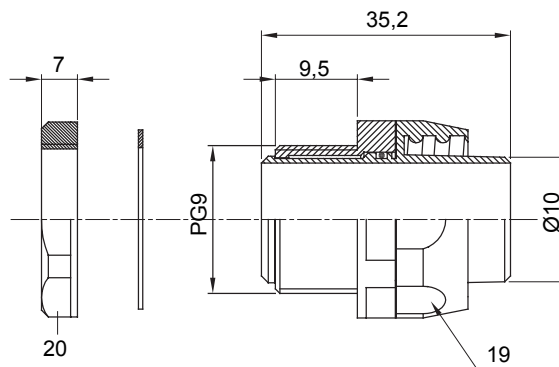

Straight and revolving coupling device for sheath with IP54 protection degree.

Colour	Grey RAL 7035	IP degree	IP54
PG pitch	9	Sheath Ø (mm)	10
Type	Revolving	Electrocod	210

DIMENSIONAL

TECHNICAL SYMBOLOGY