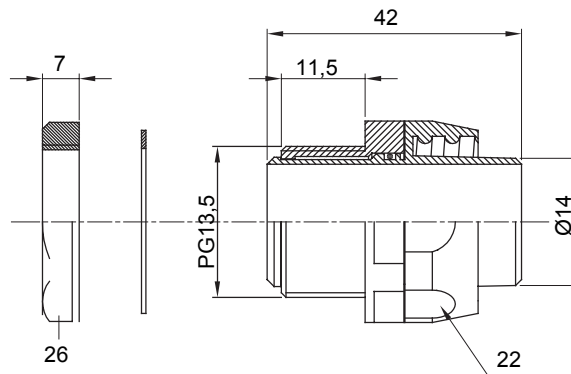

Straight and revolving coupling device for sheath with IP54 protection degree.

Colour	Grey RAL 7035	IP degree	IP54
PG pitch	13.5	Sheath Ø (mm)	14
Type	Revolving	Electrocod	210

DIMENSIONAL

TECHNICAL SYMBOLOGY