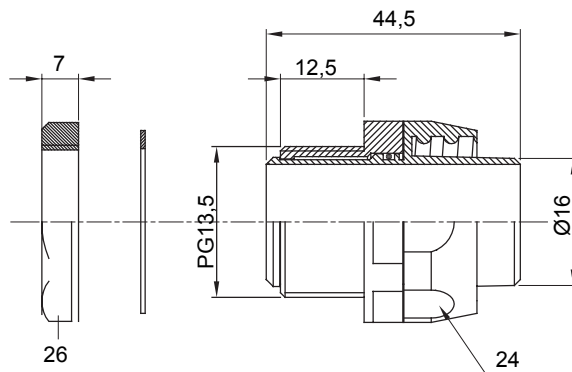

Straight and revolving coupling device for sheath with IP54 protection degree.

Colour	Grey RAL 7035	IP degree	IP54
PG pitch	13.5	Sheath Ø (mm)	16
Type of pitch	PG13.5	Type	Revolving
Electrocod	210		

DIMENSIONAL