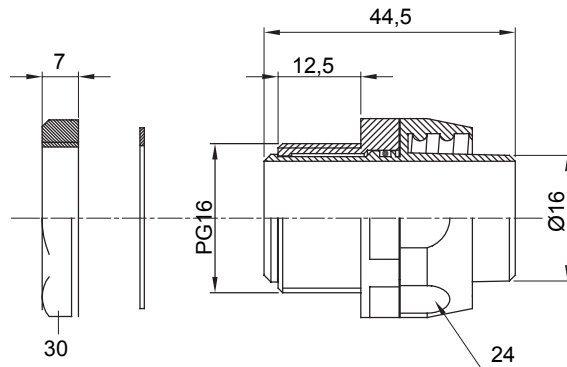

Straight and revolving coupling device for sheath with IP54 protection degree.

Colour	Grey RAL 7035	IP degree	IP54
PG pitch	16	Sheath Ø (mm)	16
Type of pitch	PG16	Type	Revolving
Electrocod	210		

DIMENSIONAL