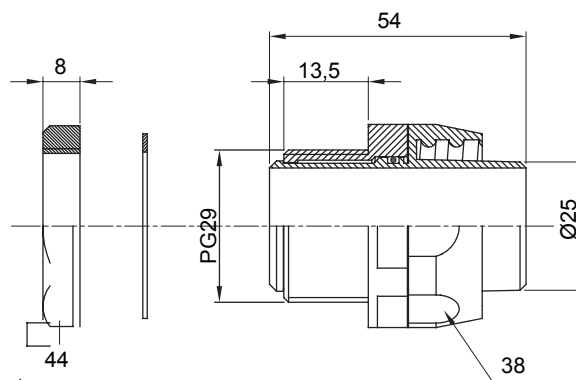

Straight and revolving coupling device for sheath with IP54 protection degree.

Colour	Grey RAL 7035	IP degree	IP54
PG pitch	29	Sheath Ø (mm)	25
Type of pitch	PG29	Type	Revolving
Electrocod	210		

DIMENSIONAL