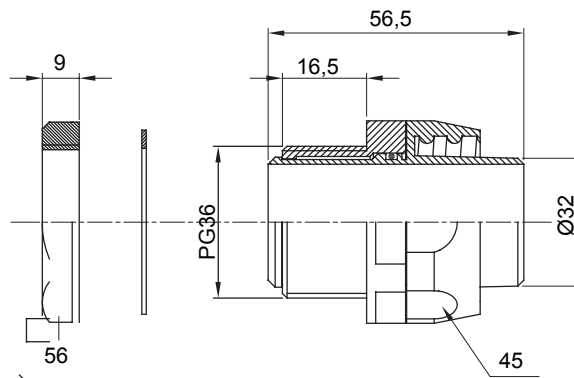

Straight and revolving coupling device for sheath with IP54 protection degree.

Colour	Grey RAL 7035	IP degree	IP54
PG pitch	36	Sheath Ø (mm)	32
Type of pitch	PG36	Type	Revolving
Electrocod	210		

DIMENSIONAL