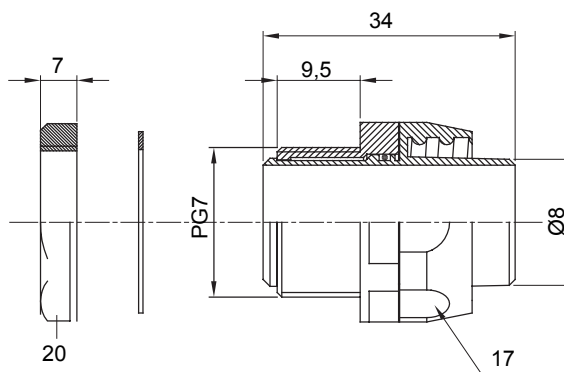

Straight and revolving coupling device for sheath with IP54 protection degree.

Colour	Black RAL 9005	IP degree	IP54
PG pitch	7	Sheath Ø (mm)	8
Type	Revolving	Electrocod	210

DIMENSIONAL

TECHNICAL SYMBOLOGY