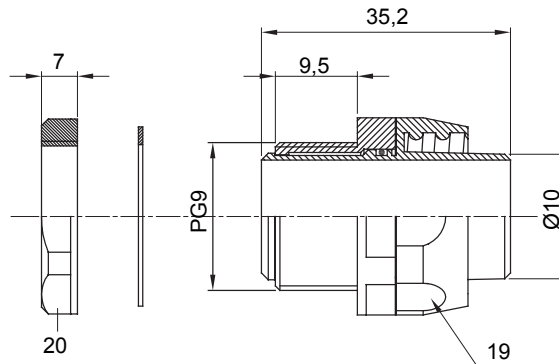

Straight and revolving coupling device for sheath with IP54 protection degree.

Colour	Black RAL 9005	IP degree	IP54
PG pitch	9	Sheath Ø (mm)	10
Type	Revolving	Electrocod	210

DIMENSIONAL

TECHNICAL SYMBOLOGY