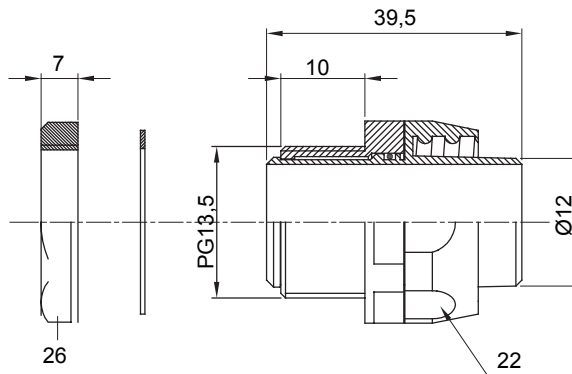

Straight and revolving coupling device for sheath with IP54 protection degree.

Colour	Black RAL 9005	IP degree	IP54
PG pitch	13.5	Sheath Ø (mm)	12
Type	Revolving	Electrocod	210

### DIMENSIONAL