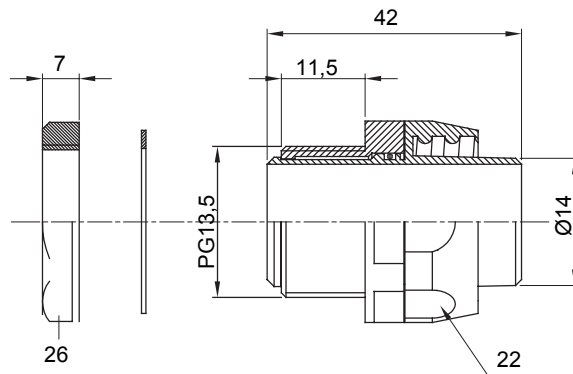

Straight and revolving coupling device for sheath with IP54 protection degree.

Colour	Black RAL 9005	IP degree	IP54
PG pitch	13.5	Sheath Ø (mm)	14
Type	Revolving	Electrocod	210

DIMENSIONAL

TECHNICAL SYMBOLOGY