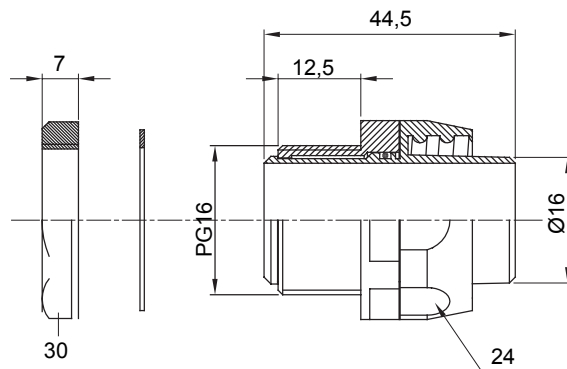

Straight and revolving coupling device for sheath with IP54 protection degree.

Colour	Black RAL 9005	IP degree	IP54
PG pitch	16	Sheath Ø (mm)	16
Type	Revolving	Electrocod	210

DIMENSIONAL

TECHNICAL SYMBOLOGY