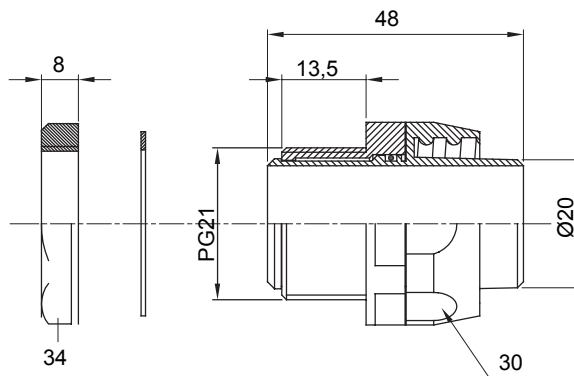

Straight and revolving coupling device for sheath with IP54 protection degree.

Colour	Black RAL 9005	IP degree	IP54
PG pitch	21	Sheath Ø (mm)	20
Type	Revolving	Electrocod	210

DIMENSIONAL

TECHNICAL SYMBOLOGY