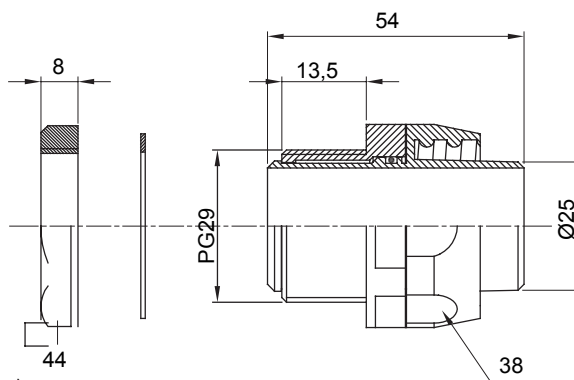

Straight and revolving coupling device for sheath with IP54 protection degree.

Colour	Black RAL 9005	IP degree	IP54
PG pitch	29	Sheath Ø (mm)	25
Type	Revolving	Electrocod	210

DIMENSIONAL

TECHNICAL SYMBOLOGY