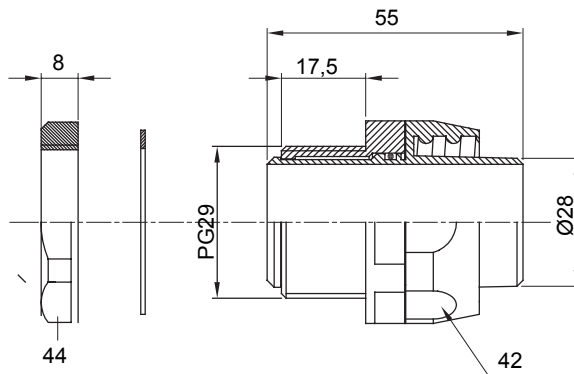

Straight and revolving coupling device for sheath with IP54 protection degree.

Colour	Black RAL 9005	IP degree	IP54
PG pitch	29	Sheath Ø (mm)	28
Type	Revolving	Electrocod	210

### DIMENSIONAL