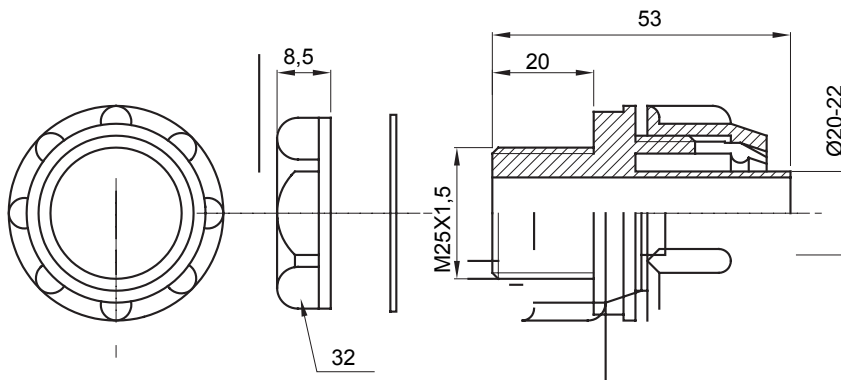

Straight and revolving coupling device for sheath with IP54 protection degree.

Colour	Grey RAL 7035	IP degree	IP54
ISO pitch	M25x1.5	Sheath Ø (mm)	20-22
Type	Fixed	Electrocod	210

DIMENSIONAL

TECHNICAL SYMBOLOGY