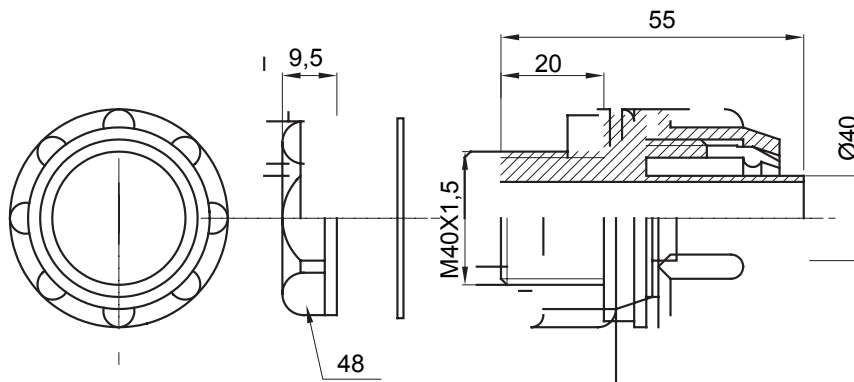

Straight and revolving coupling device for sheath with IP54 protection degree.

Colour	Grey RAL 7035	IP degree	IP54
ISO pitch	M40x1.5	Sheath Ø (mm)	40
Type	Fixed	Electrocod	210

DIMENSIONAL

TECHNICAL SYMBOLOGY