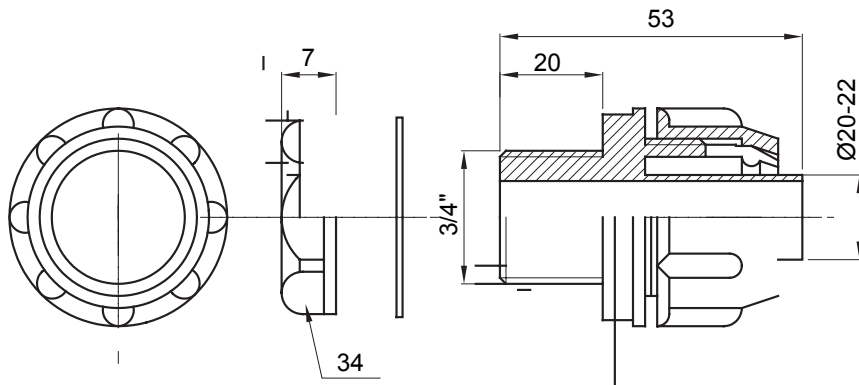

Straight and revolving coupling device for sheath with IP54 protection degree.

Colour	Grey RAL 7035	IP degree	IP54
GAS pitch	3/4"	Sheath Ø (mm)	20-22
Type	Fixed	Electrocod	210

### DIMENSIONAL