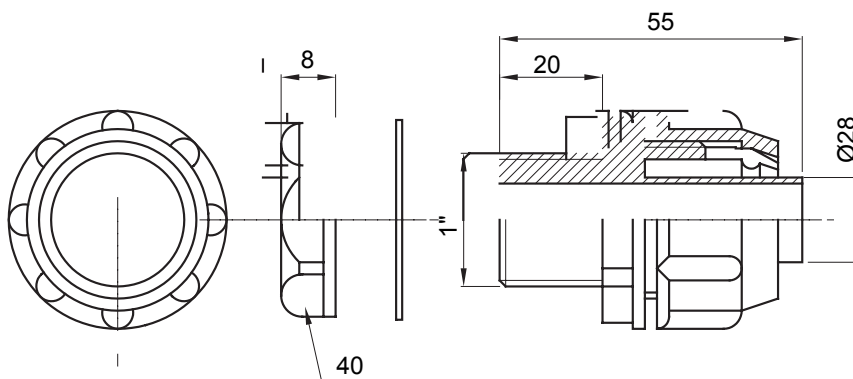

Straight and revolving coupling device for sheath with IP54 protection degree.

| | | | |
|-----------|---------------|---------------|------|
| Colour | Grey RAL 7035 | IP degree | IP54 |
| GAS pitch | 1" | Sheath Ø (mm) | 28 |
| Type | Fixed | Electrocod | 210 |

DIMENSIONAL

TECHNICAL SYMBOLOGY

IP

IP54

STANDARDS/APPROVALS