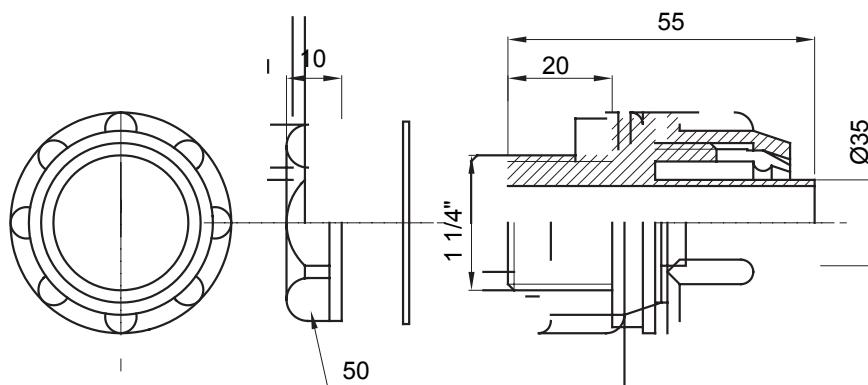

Straight and revolving coupling device for sheath with IP54 protection degree.

|           |               |               |      |
|-----------|---------------|---------------|------|
| Colour    | Grey RAL 7035 | IP degree     | IP54 |
| GAS pitch | 1 1/4"        | Sheath Ø (mm) | 35   |
| Type      | Fixed         | Electrocod    | 210  |

### DIMENSIONAL