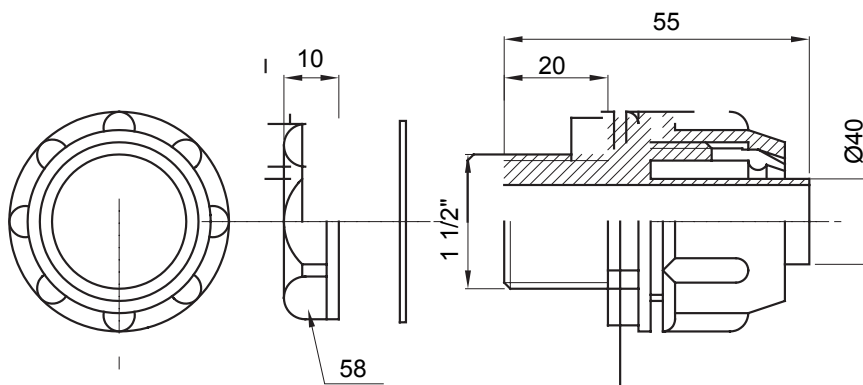

Straight and revolving coupling device for sheath with IP54 protection degree.

Colour	Grey RAL 7035	IP degree	IP54
GAS pitch	1 1/2"	Sheath Ø (mm)	40
Type	Fixed	Electrocod	210

### DIMENSIONAL