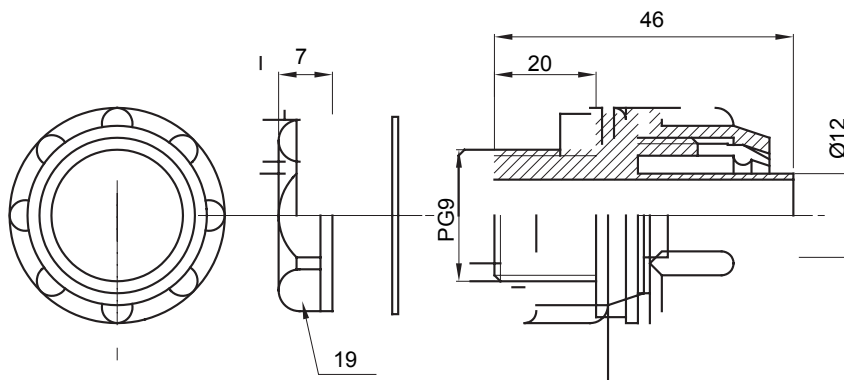

Straight and revolving coupling device for sheath with IP54 protection degree.

Colour	Grey RAL 7035	IP degree	IP54
PG pitch	9	Sheath Ø (mm)	12
Type	Fixed	Electrocod	210

### DIMENSIONAL