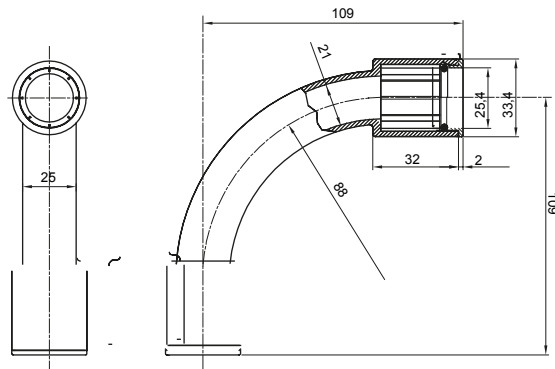

Routing components for rigid protective conduits with IP40 and IP67 protection degree.

Colour	Grey RAL 7035	IP degree	IP67
Conduits Ø (mm)	25	Type of material	Halogen free in compliance with EN 50642
Electrocod	21221		

### DIMENSIONAL