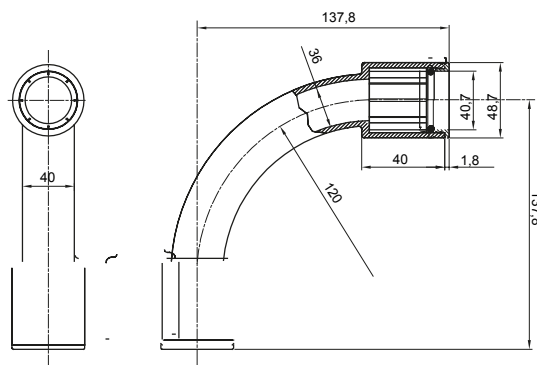

Routing components for rigid protective conduits with IP40 and IP67 protection degree.

Colour	Grey RAL 7035	IP degree	IP67
Conduits Ø (mm)	40	Type of material	Halogen free in compliance with EN 50642
Electrocod	21221		

### DIMENSIONAL