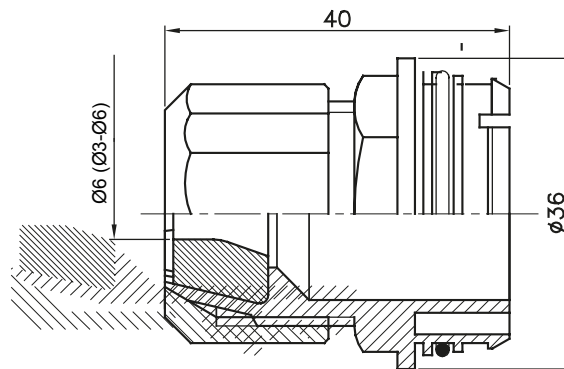

Routing components for rigid protective conduits with IP40 and IP67 protection degree.

Colour	Grey RAL 7035	Characteristics	-
For cables Ø (mm)	3-6	Electrocod	21221

DIMENSIONAL

STANDARDS/APPROVALS