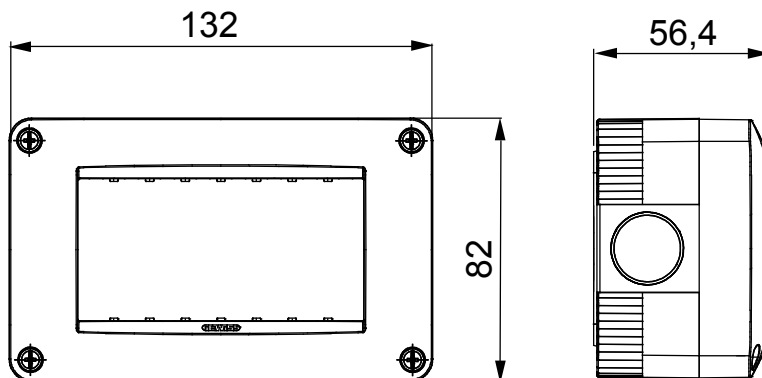

A range of tabletop panels, wall boxes and self-supporting wall enclosures suitable for housing ChorusSmart modular devices. Wall boxes and panels, available in black and white, must be completed with ChorusSmart support and One plates. The self-supporting enclosures, available in grey RAL 7035, are characterised in IP40 and IP55 versions: both have pre-cut knockouts, and the watertight version is also provided with a door with a transparent UV membrane. Self-supporting boxes and enclosures are designed to be fitted with an earth terminal.

Description	4 modules	Colour	Grey RAL 7035
No. knockout holes Ø23	8 on sides / 1 on the bottom	Type of knockout holes	Removable with tool
IP degree	IP40	Insulation class	II
Mechanical resistance	IK07	Lid screws	Corrosion-resistant steel
Torque screws tightening	0.8 Newton/meter	Outer dim. LxHxD (mm)	132x82x56
Glow wire test	650 °C	Thermo-pressure with ball	70 °C
Standard	EN 60670-1	Installation temperature	-25 +60 °C
Electrocod	0212		

### DIMENSIONAL

### TECHNICAL SYMBOLOGY

**IP**

IP40

**IK**

IK07

**GWT**

650 °C

70 °C