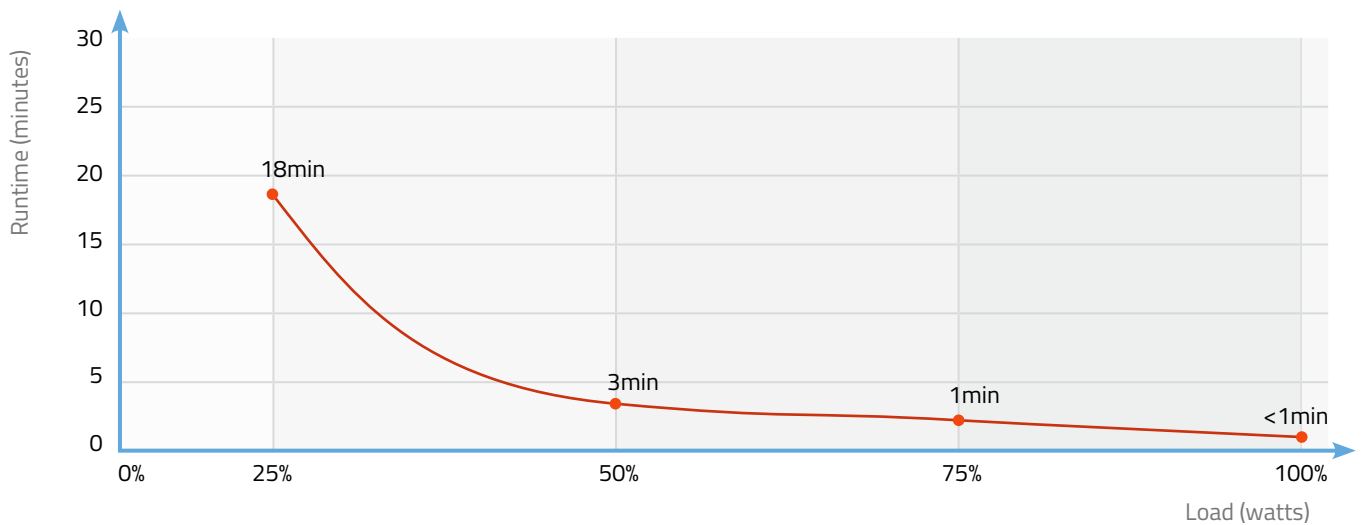

Running time on battery

Logistics

Carton Box Size (LxWxH)	531 x 336 x 263 mm
Pieces in the Carton Box	4
Net & Gross weight / CTN	NW: 18.92 kg / GW: 19.52 kg

Certificates

RoHS 2011/65/EU CE