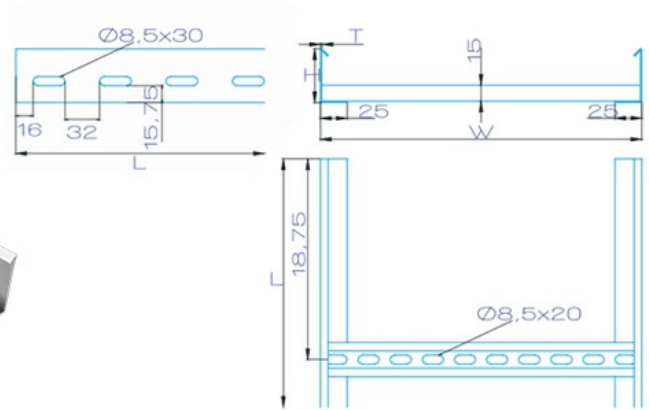

**PG Steel Cable Ladder, Thickness: 1.2 mm, Width: 100 mm, Height: 60 mm, Length: 3000 mm**

**Dimensions**

Width	100.0
Height	60.0
Length	3000.0
Weight	5.97
Finish	PG

The above design is only a sample of the options available, for reference purposes only. Our policy of continuous improvement may result in a change of specifications without notice. If any discrepancies might be between the data sheet values and standards, we reserve the rights to make technical changes. Our company will not be held responsible, as all or any of pictures, drawings, weights and dimensions details or other elements in this document are only indicative and must not be considered contractual. Contact our sales team for other specifications or custom made products.