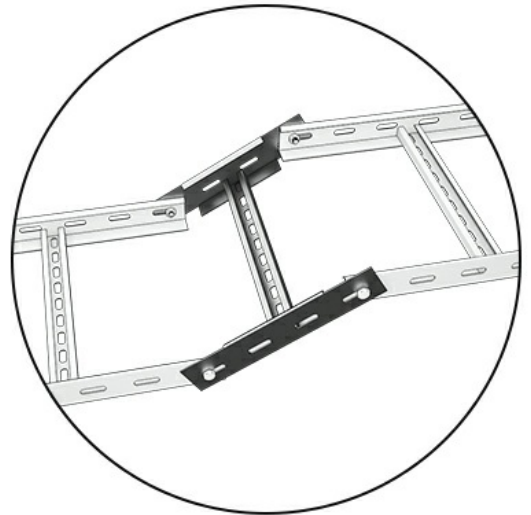

## Modular Adjustable Riser Bend Ladder, PG, Thickness: 1.5 mm, Height: 60 mm, Width: 100 mm

### Description

The cable systems' accessories offer to the entire cable system both, functionality and design advantages. Any of the accessories used is better and safer against cable slipping from the run while pulling and using, or cable damaging as may happen for on-site made accessories. Total versatile and certified system, gives the installation a high speed and quality.

Manufactured from different steel types and with different coatings, as per the project requirements and designation.

### Dimensions

|           |       |
|-----------|-------|
| Thickness | 1.5   |
| Width     | 100.0 |
| Height    | 60.0  |
| Length    |       |
| Weight    | 0.84  |
| Finish    | PG    |