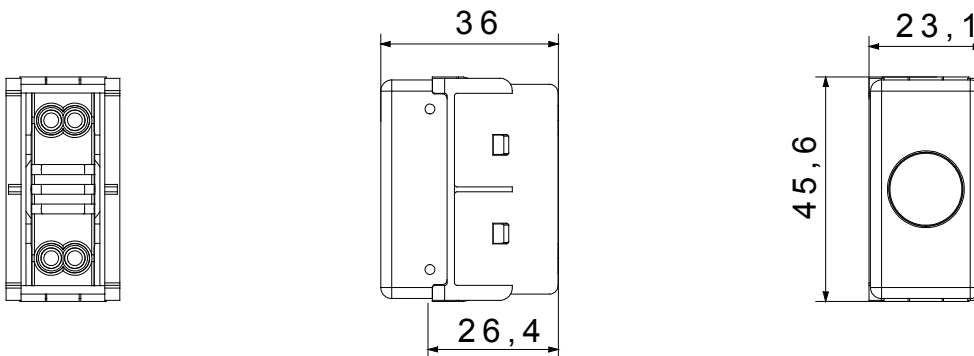

The System modular devices allow the creation of an infinite combination of devices and plates, thanks to a complete range that covers all design, functional and installation needs. Colours and finishes: bright and versatile glossy white, and elegant and classy satin black. Ideal for flush-mounted solutions (for rectangular or square boxes), surface-mounted solutions and special applications. The range includes control units, socket-outlets, breakers, indicators, connectors and devices for the control, safety and comfort of the home. The material is supplied without lamp. Compatible lamp: Cartridge lamp S6x31mm and S6.3x28mm (max 2W)

Tipul difuzorului	Plat	Culoarea difuzorului	Verde
Semnificația difuzorului	Siguranță	Fixare pentru lampă	Cartuș
Standard	EN 62094-1	Culoare	Negru
Nr. Module DE SISTEM	1	Material	Tehnopolimer
Electrocod	0132		

### DIMENSIONAL