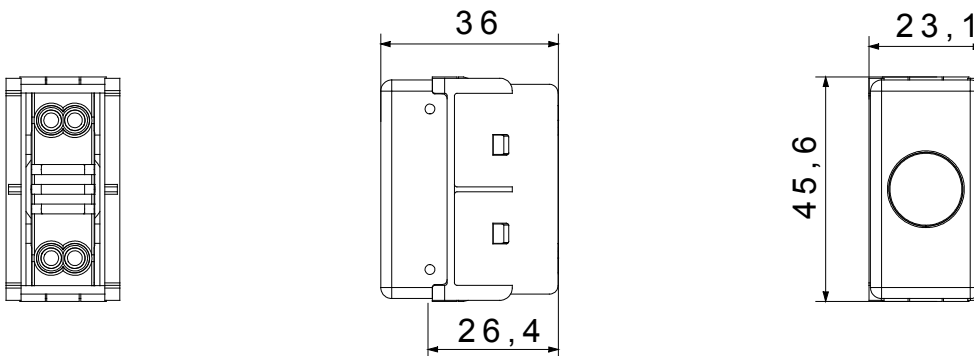

DIMENSIONAL