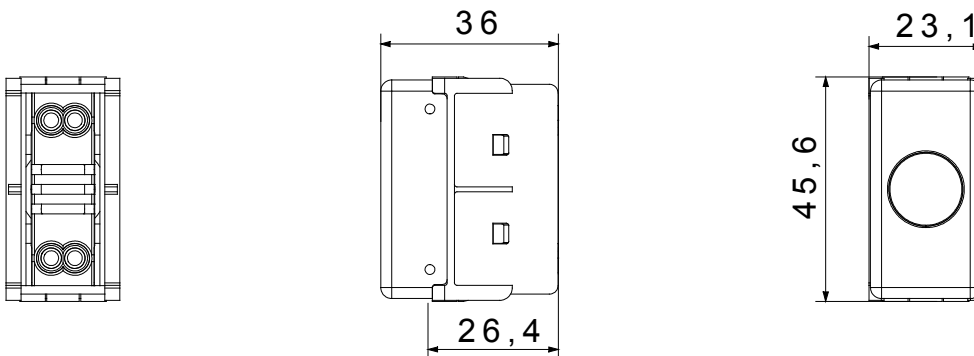

The System modular devices allow the creation of an infinite combination of devices and plates, thanks to a complete range that covers all design, functional and installation needs. Colours and finishes: bright and versatile glossy white, and elegant and classy satin black. Ideal for flush-mounted solutions (for rectangular or square boxes), surface-mounted solutions and special applications. The range includes control units, socket-outlets, breakers, indicators, connectors and devices for the control, safety and comfort of the home. The material is supplied without lamp. Compatible lamp: Cartridge lamp S6x31mm and S6.3x28mm (max 2W)

Tipul difuzorului	Plat	Culoarea difuzorului	Roșu
Semnificația difuzorului	Pericol	Fixare pentru lampă	Cartuș
Standard	EN 62094-1	Culoare	Negru
Nr. Module DE SISTEM	1	Electrocod	0132

DIMENSIONAL

STANDARDS/APPROVALS