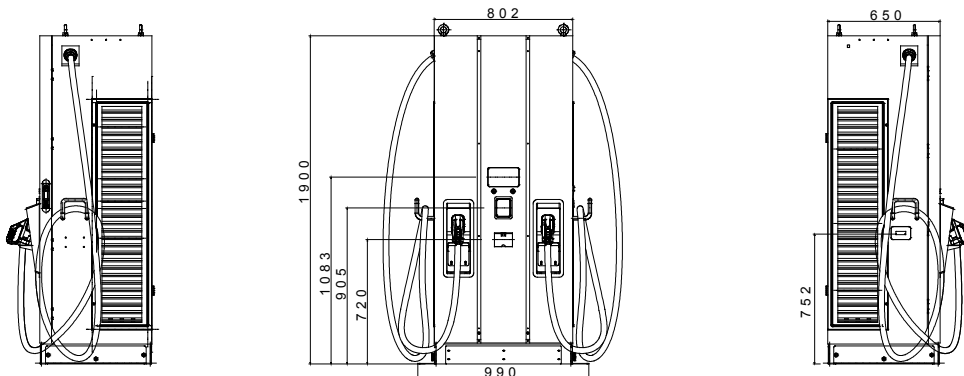

Power specification - AC input		Environmental	
Input voltage	3Φ 380 + 415 Vac	Operating temperature	-30°C + +50 °C
AC input connection	3P+N+PE (Wye configuration), TN/TT	Humidity	5% + 95% RH, Non-Condensing
Max input current	3Φ 130A	Altitude	≤ 2.000 m
Frequency	50 Hz / 60 Hz	IP degree	IP55
Power factor	> 0.99	Mechanical resistance	IK10 (not including screen & RFID module)
Efficiency	>94%	Cooling method	Fan cooling
Power specification - DC output		Mechanical	
Output voltage range	CCS2: 150 + 950 Vdc	Dimension	800 mm x 650 mm x 1.900 mm
Max output current	CCS2: 200A (peak at 250A)	Weight	390 kg
Maximum output power	90 kW	Cable length	4.5 m
Voltage/Current accuracy	±2%	Protection	
User interface & control		Input protection	
Display	7" LCD	OVP, OCP, OPP, OTP, UVP, RCD, SPD	
Push buttons	Operation Buttons / Emergency Stop Button	Output protection	
User Authentication	RFID: support ISO 14443A/B, ISO 15693, FeliCa Lite-S (RCS966), OCPP 1.6 JSON, QR Code, App	SCP, OCP, OVP, LVP, OTP, IMD	
		Regulation	
Meter	AC MID Meter, Integrated DC Meter	Accessibility	
Communication		PAS1899:2022, subclause 5.2, Table 2, "Height range requirements" (refer to manual for more details)	
External	Ethernet, Wi-Fi and 4G	Safety	
Internal	CAN bus / RS485	CE, CB	
		Certificate	
		IEC 61851-1, IEC 61851-23, IEC 61851-21-2	
Contactless Solution		Charging interface	
Payment terminal	No	DIN 70121, ISO 15118-2	
		National	
		-	

DIMENSIONAL

TECHNICAL SYMBOLOGY

IP

IP55

IK

IK10 (not including screen & RFID module)