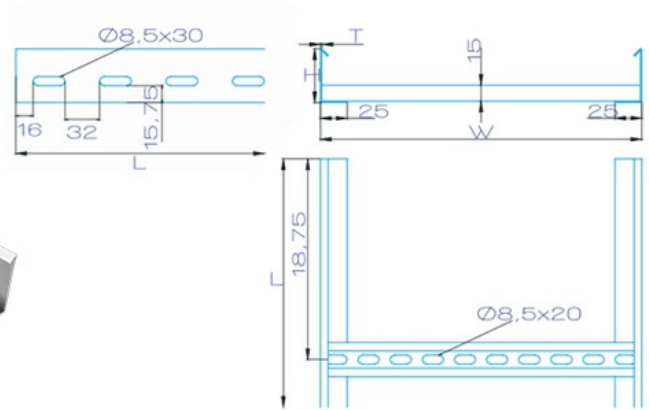

HDG Steel Cable Ladder, Grosime: 1.2 mm, Latime: 100 mm, Inaltime: 60 mm, Lungime: 3000 mm

Dimensions

Lățime	100.0
Înălțime	60.0
Lungime	3000.0
Greutate	5.97
Finisaj	HDG

The above design is only a sample of the options available, for reference purposes only. Our policy of continuous improvement may result in a change of specifications without notice. If any discrepancies might be between the data sheet values and standards, we reserve the rights to make technical changes. Our company will not be held responsible, as all or any of pictures, drawings, weights and dimensions details or other elements in this document are only indicative and must not be considered contractual. Contact our sales team for other specifications or custom made products.