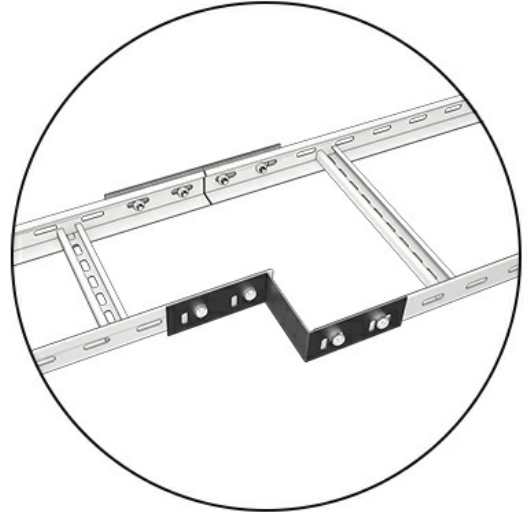

Right Reducer Connection (set) Ladder, PG, Thickness: 1.5 mm, Height: 60 mm, Reduction [set]: 25 mm

Description

The cable systems' accessories offer to the entire cable system both, functionality and design advantages. Any of the accessories used is better and safer against cable slipping from the run while pulling and using, or cable damaging as may happen for on-site made accessories. Total versatile and certified system, gives the installation a high speed and quality.

Manufactured from different steel types and with different coatings, as per the project requirements and designation.

Dimensions

Thickness	1.5
Width	25.0
Height	60.0
Length	250.0
Weight	0.37
Finish	PG

The above design is only a sample of the options available, for reference purposes only. Our policy of continuous improvement may result in a change of specifications without notice. If any discrepancies might be between the data sheet values and standards, we reserve the rights to make technical changes. Our company will not be held responsible, as all or any of pictures, drawings, weights and dimensions details or other elements in this document are only indicative and must not be considered contractual. Contact our sales team for other specifications or custom made products.