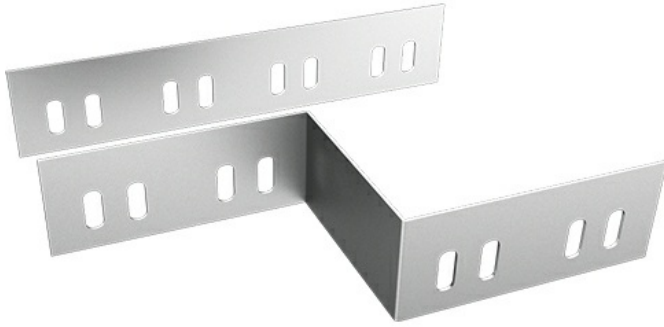

Right Reducer Connection (set) Ladder, PG, Thickness: 1.5 mm, Height: 60 mm, Reduction [set]: 25 mm

Description

The cable systems' accessories offer to the entire cable system both, functionality and design advantages. Any of the accessories used is better and safer against cable slipping from the run while pulling and using, or cable damaging as may happen for on-site made accessories. Total versatile and certified system, gives the installation a high speed and quality.

Manufactured from different steel types and with different coatings, as per the project requirements and designation.

Dimensions

Thickness	1.5
Width	25.0
Height	60.0
Length	250.0
Weight	0.37
Finish	PG

The above design is only a sample of the options available, for reference purposes only. Our policy of continuous improvement may result in a change of specifications without notice. If any discrepancies might be between the data sheet values and standards, we reserve the rights to make technical changes. Our company will not be held responsible, as all or any of pictures, drawings, weights and dimensions details or other elements in this document are only indicative and must not be considered contractual. Contact our sales team for other specifications or custom made products.