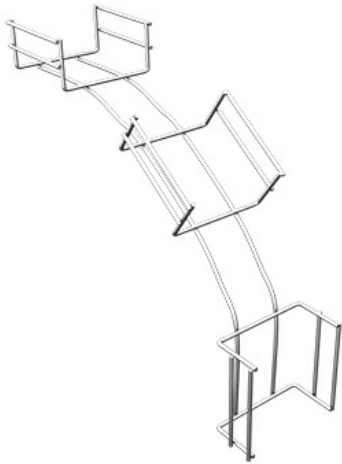

Vertical Flexible Outside Bend Wire Mesh Cable Trays, SS, Wire Diameter: 4 mm, Height: 35 mm, Width: 100 mm

Description

The cable systems' accessories offer to the entire cable system both, functionality and design advantages. Any of the accessories used is better and safer against cable slipping from the run while pulling and using, or cable damaging as may happen for on-site made accessories. Total versatile and certified system, gives the installation a high speed and quality.

Manufactured from different steel types and with different coatings, as per the project requirements and designation.

Dimensions

Thickness	4
Width	100.0
Height	35.0
Length	
Weight	0.26
Finish	SS

The above design is only a sample of the options available, for reference purposes only. Our policy of continuous improvement may result in a change of specifications without notice. If any discrepancies might be between the data sheet values and standards, we reserve the rights to make technical changes. Our company will not be held responsible, as all or any of pictures, drawings, weights and dimensions details or other elements in this document are only indicative and must not be considered contractual. Contact our sales team for other specifications or custom made products.