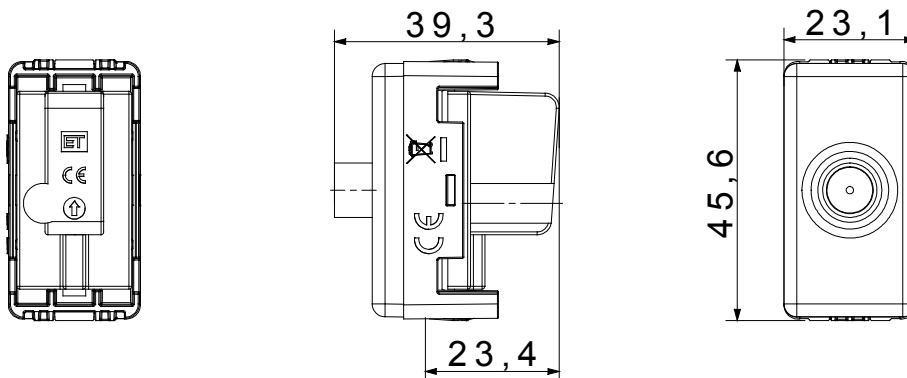

The System modular devices make it possible to create infinite combination between devices and plates, thanks to a complete range that is able to satisfy all design, functional and installation requirements. Colour and finiture: glossy white, bright and versatile
The range includes commands, socket- outlets, protection, indicators, connectors and devices for the control, safety and comfort of your home.

Categorie	Priză TV/SAT	Descriere	Direct
Tip	Cu trecere de curent	Culoare	Alb
Atenuarea	0 dB	Frecvență	5 - 2400 MHz
Ecranare	Clasa A	Pentru tipul de conector	F Feminin;
Standard	EN 60728-4; IEC 61169-24	Nr. Module DE SISTEM	1
Fixare cablu	Conținut	Carcasă	Turnare sub presiune corp metalic zamak
Material	Tehnopolimer	Electrocod	0131

DIMENSIONAL

STANDARDS/APPROVALS