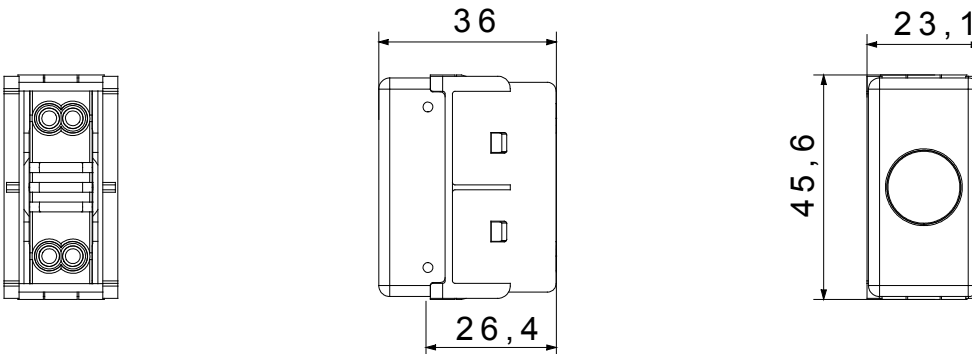

The System modular devices allow the creation of an infinite combination of devices and plates, thanks to a complete range that covers all design, functional and installation needs. Colours and finishes: bright and versatile glossy white, and elegant and classy satin black. Ideal for flush-mounted solutions (for rectangular or square boxes), surface-mounted solutions and special applications. The range includes control units, socket-outlets, breakers, indicators, connectors and devices for the control, safety and comfort of the home. The material is supplied without lamp. Compatible lamp: Cartridge lamp S6x31mm and S6.3x28mm (max 2W)

Tipul difuzorului	Plat	Culoarea difuzorului	Albastru-deschis
Semnificația difuzorului	Specific	Fixare pentru lampă	Cartuș
Standard	EN 62094-1	Culoare	Negru
Nr. Module DE SISTEM	1	Material	Tehnopolimer
Electrocod	0132		

### DIMENSIONAL