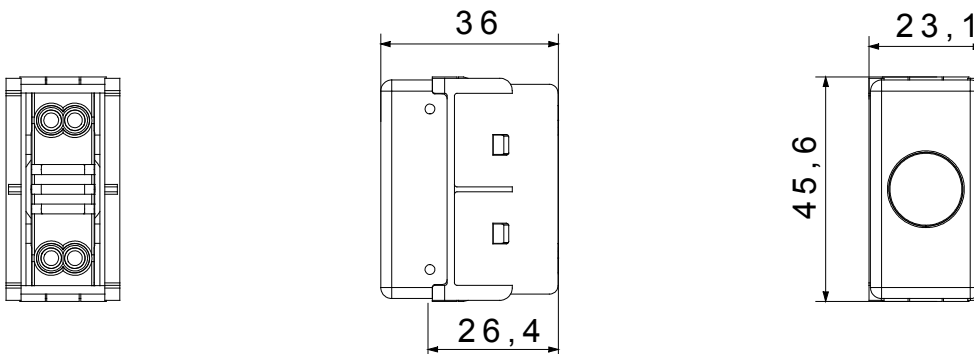

The System modular devices allow the creation of an infinite combination of devices and plates, thanks to a complete range that covers all design, functional and installation needs. Colours and finishes: bright and versatile glossy white, and elegant and classy satin black. Ideal for flush-mounted solutions (for rectangular or square boxes), surface-mounted solutions and special applications. The range includes control units, socket-outlets, breakers, indicators, connectors and devices for the control, safety and comfort of the home. The material is supplied without lamp. Compatible lamp: Cartridge lamp S6x31mm and S6.3x28mm (max 2W)

Tipul difuzorului	Plat	Culoarea difuzorului	Albastru-deschis
Semnificația difuzorului	Specific	Fixare pentru lampă	Cartuș
Standard	EN 62094-1	Culoare	Alb
Nr. Module DE SISTEM	1	Material	Tehnopolimer
Electrocod	0132		

### DIMENSIONAL