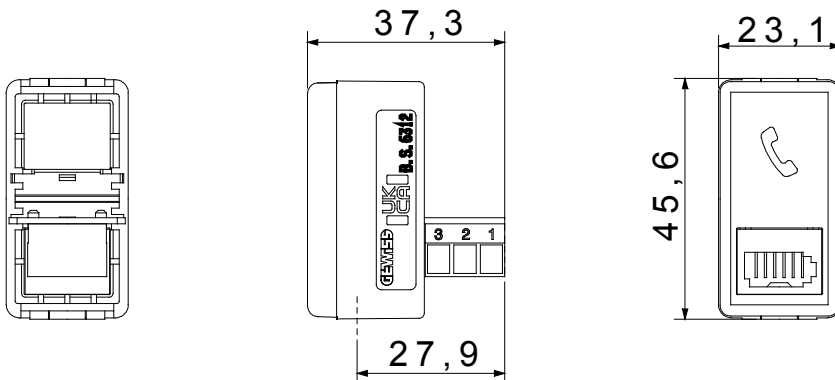

The System modular devices make it possible to create infinite combination between devices and plates, thanks to a complete range that is able to satisfy all design, functional and installation requirements. Colour and finiture: glossy white, bright and versatile
The range includes commands, socket- outlets, protection, indicators, connectors and devices for the control, safety and comfort of your home.

Categorie	Priză telefonică	Descriere	6 persoane de contact britanice
Culoare	Alb	Standard	Grade englezești
Tip cabluri	-	Conexiune	Terminale cu înșurubare
Nr. Module DE SISTEM	1	Material	Tehnopolimer
Electrocod	3721		

DIMENSIONAL

STANDARDS/APPROVALS